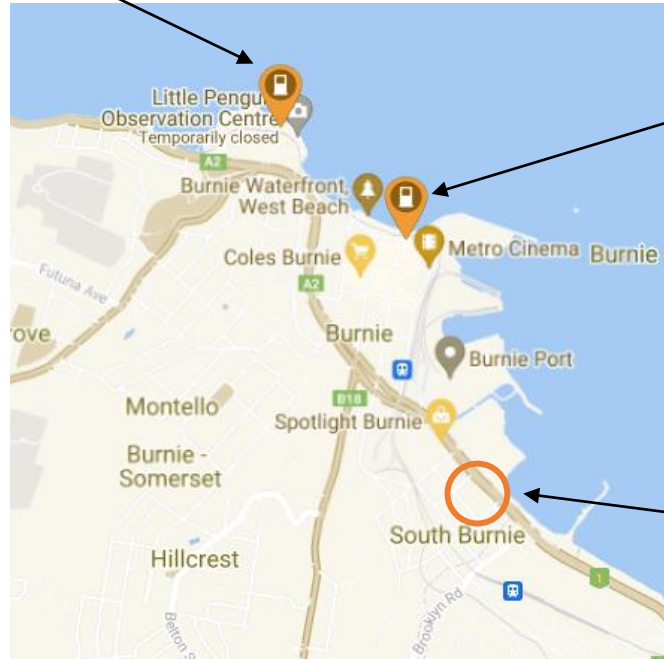

Burnie fast chargers

North Terrace

UTas Burnie
(Parklands campus)

Mood Food Burnie