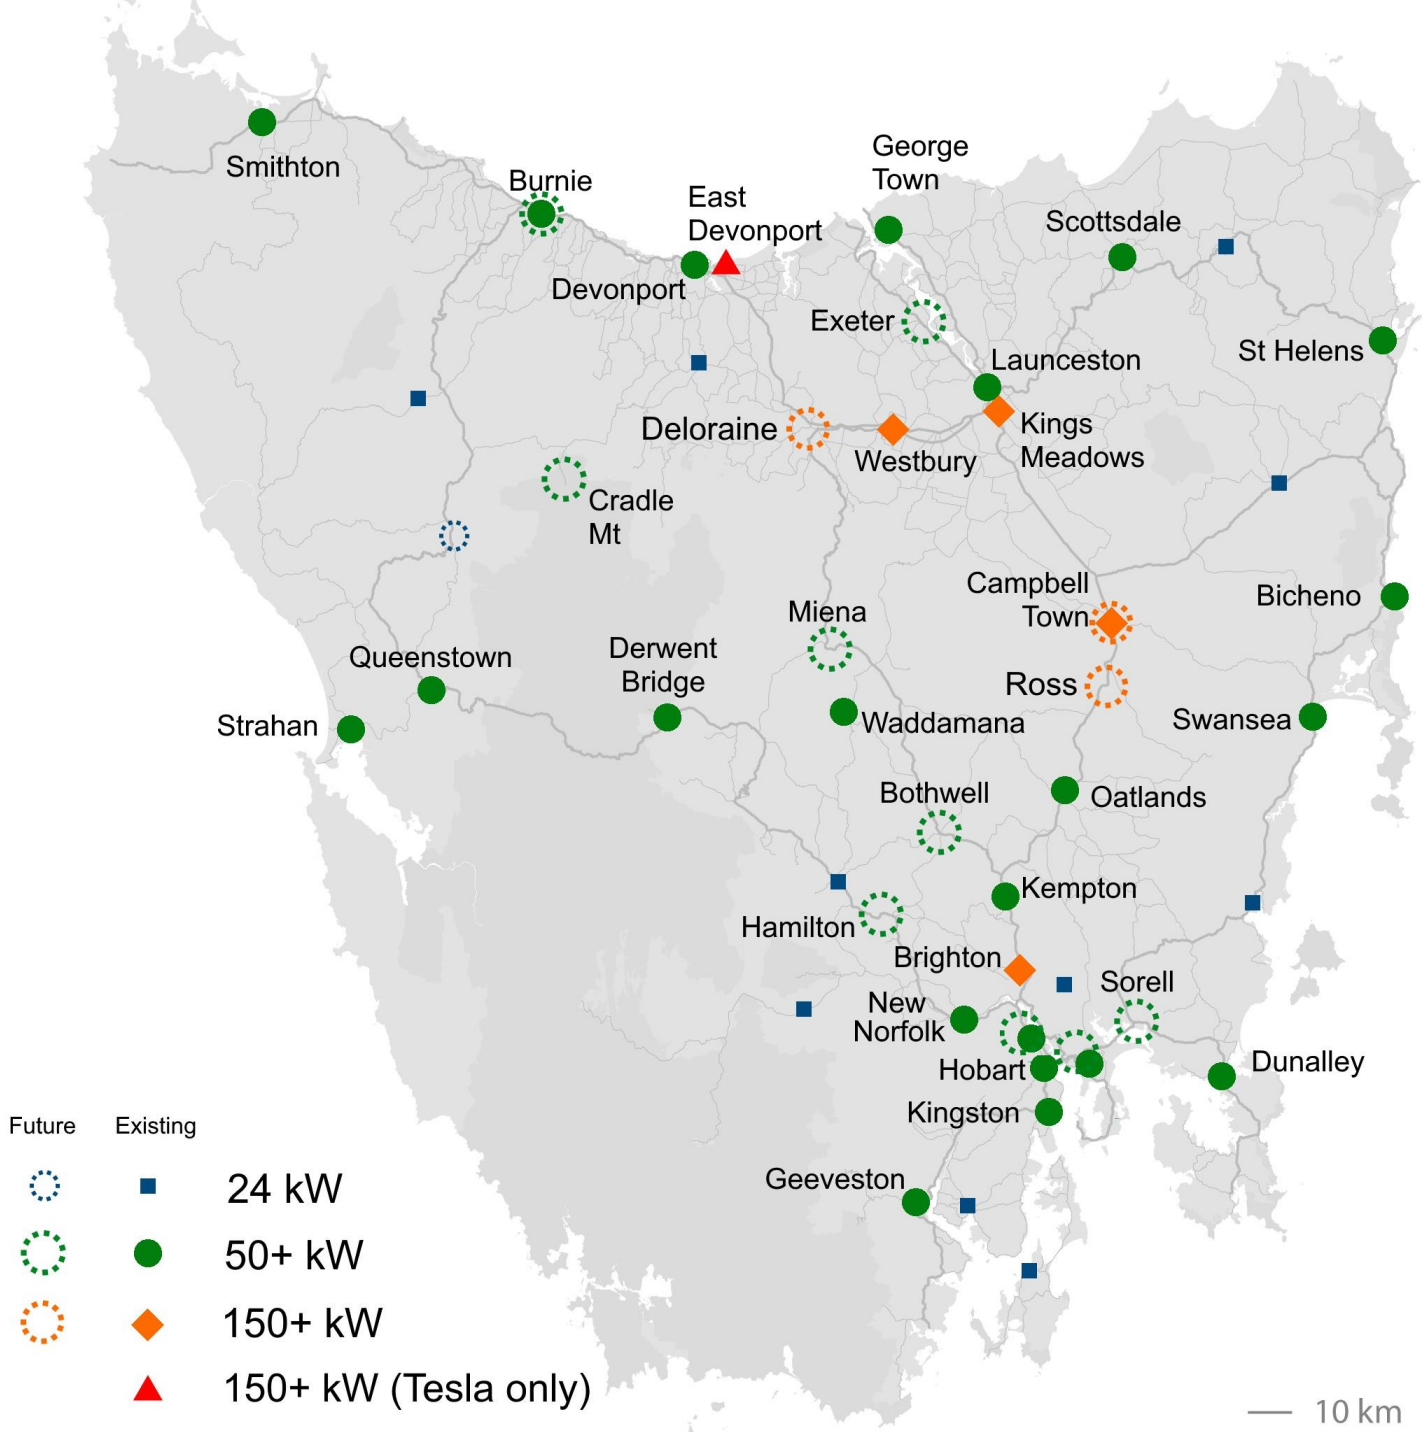

← Location details ?

 **Electric Highway Tasmania - Glenorchy** 
425 Main Road, Glenorchy, TAS, 7010

STATION 2141

 Charging up to 80kW

Costs
\$0.70 per kWh (at all times)

 **Idle fees apply** ?
\$0.50/min after 10mins

 CCS 2	Port A	
 CHAdeMO	Port B	
 CCS 2	Port C	 IN USE 77% started 12mins ago

9:38

Search Key Filter

Mackville
24 Cooper St Mackville NSW 2447 3 km

Plug Selection Site Details

6am 9am 12pm 3pm 6pm 9pm 12am 3am

Has this affected your decision of when to charge?

— 10 km

Soon..

- Exeter (EHT)
- Cradle Mountain (EHT)
- Miena (EHT)
- Rosny (EHT)
- Sorell (EHT)
- 3x Hobart sites (Evie)

Later..

- Campbell Town (Ampol)
- Burnie (Mood Food)
- Ros (NRMA)
- Deloraine (NRMA)

Future..

- Bothwell (Electrona)
- Hamilton (Electrona)
- Hobart (Tesla)
- Cambridge (Mood Food)
- Ulverstone

Upgrades

- Devonport (EHT) +2*
- Burnie (EHT) +2*
- Sandy Bay (EHT) +2*
- Kings Meadows (EHT) +1*